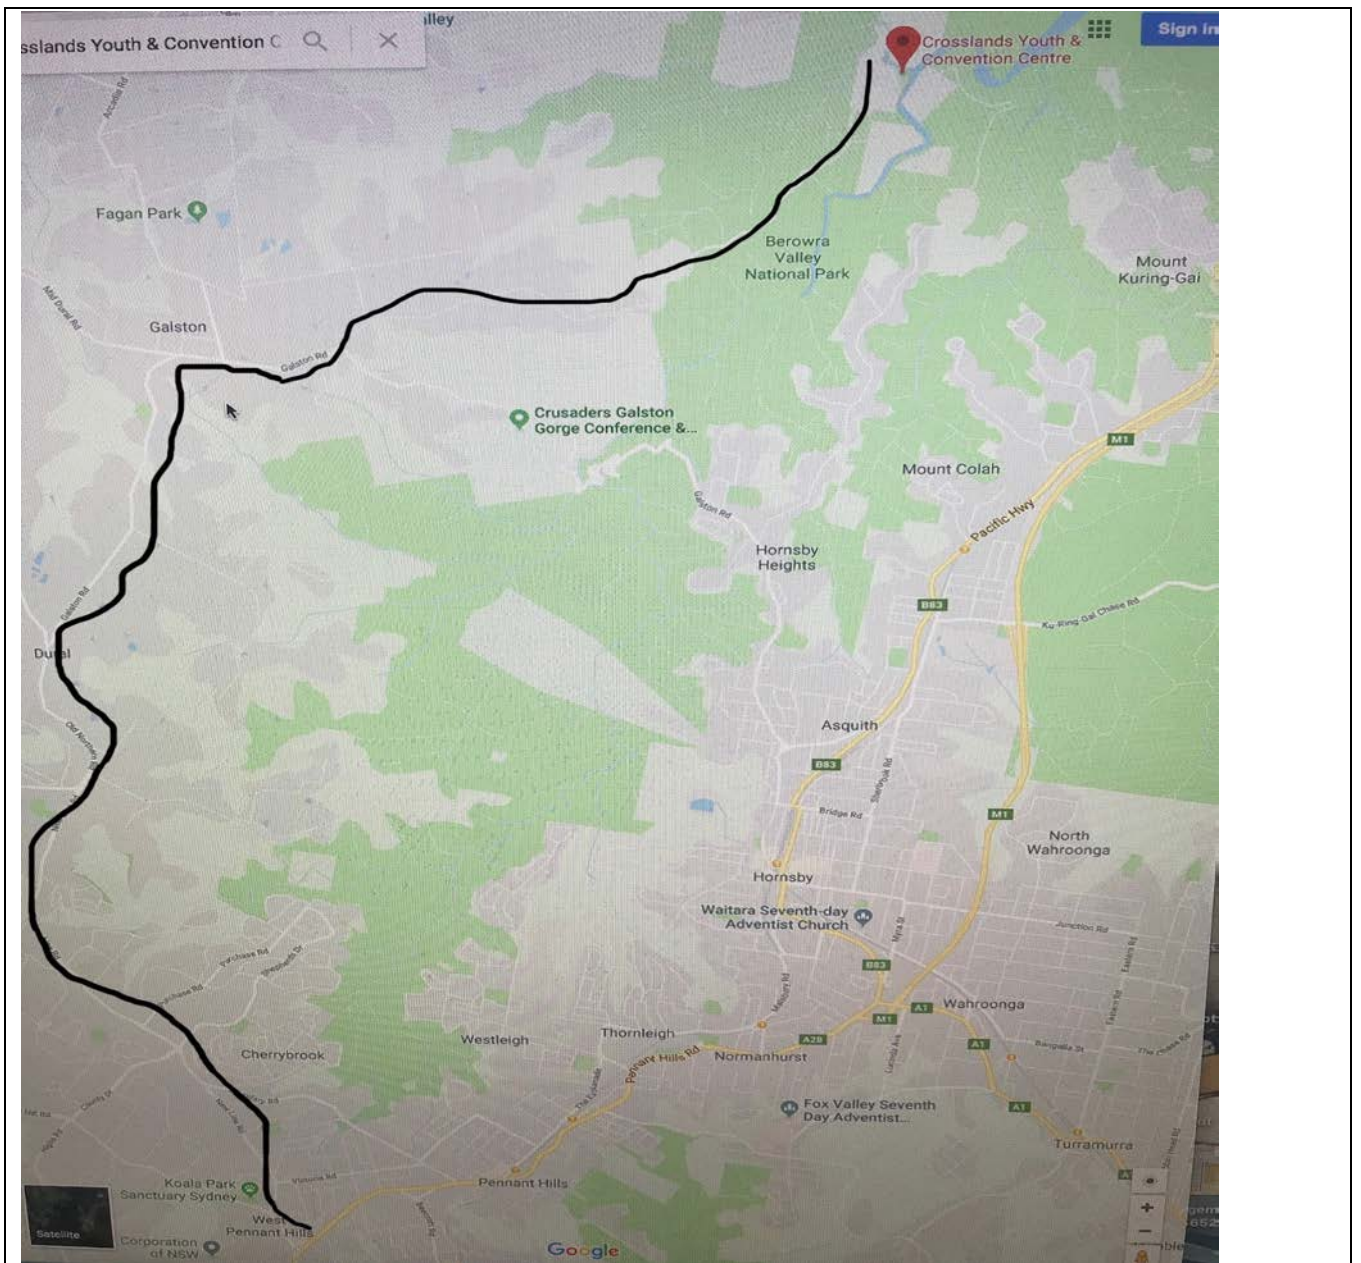

Booking slip

Name.....

Club

Age

Special diet or allergy considerations

Parent or Guardian authorisation under 18

IMT ANNUAL SPRING TRAINING CAMP

Directions from Pacific Highway

Turn Left at New Line Road

Right Old Northern Road

Right Galston Road

Left Crosslands Road - follow to convention centre at end of road